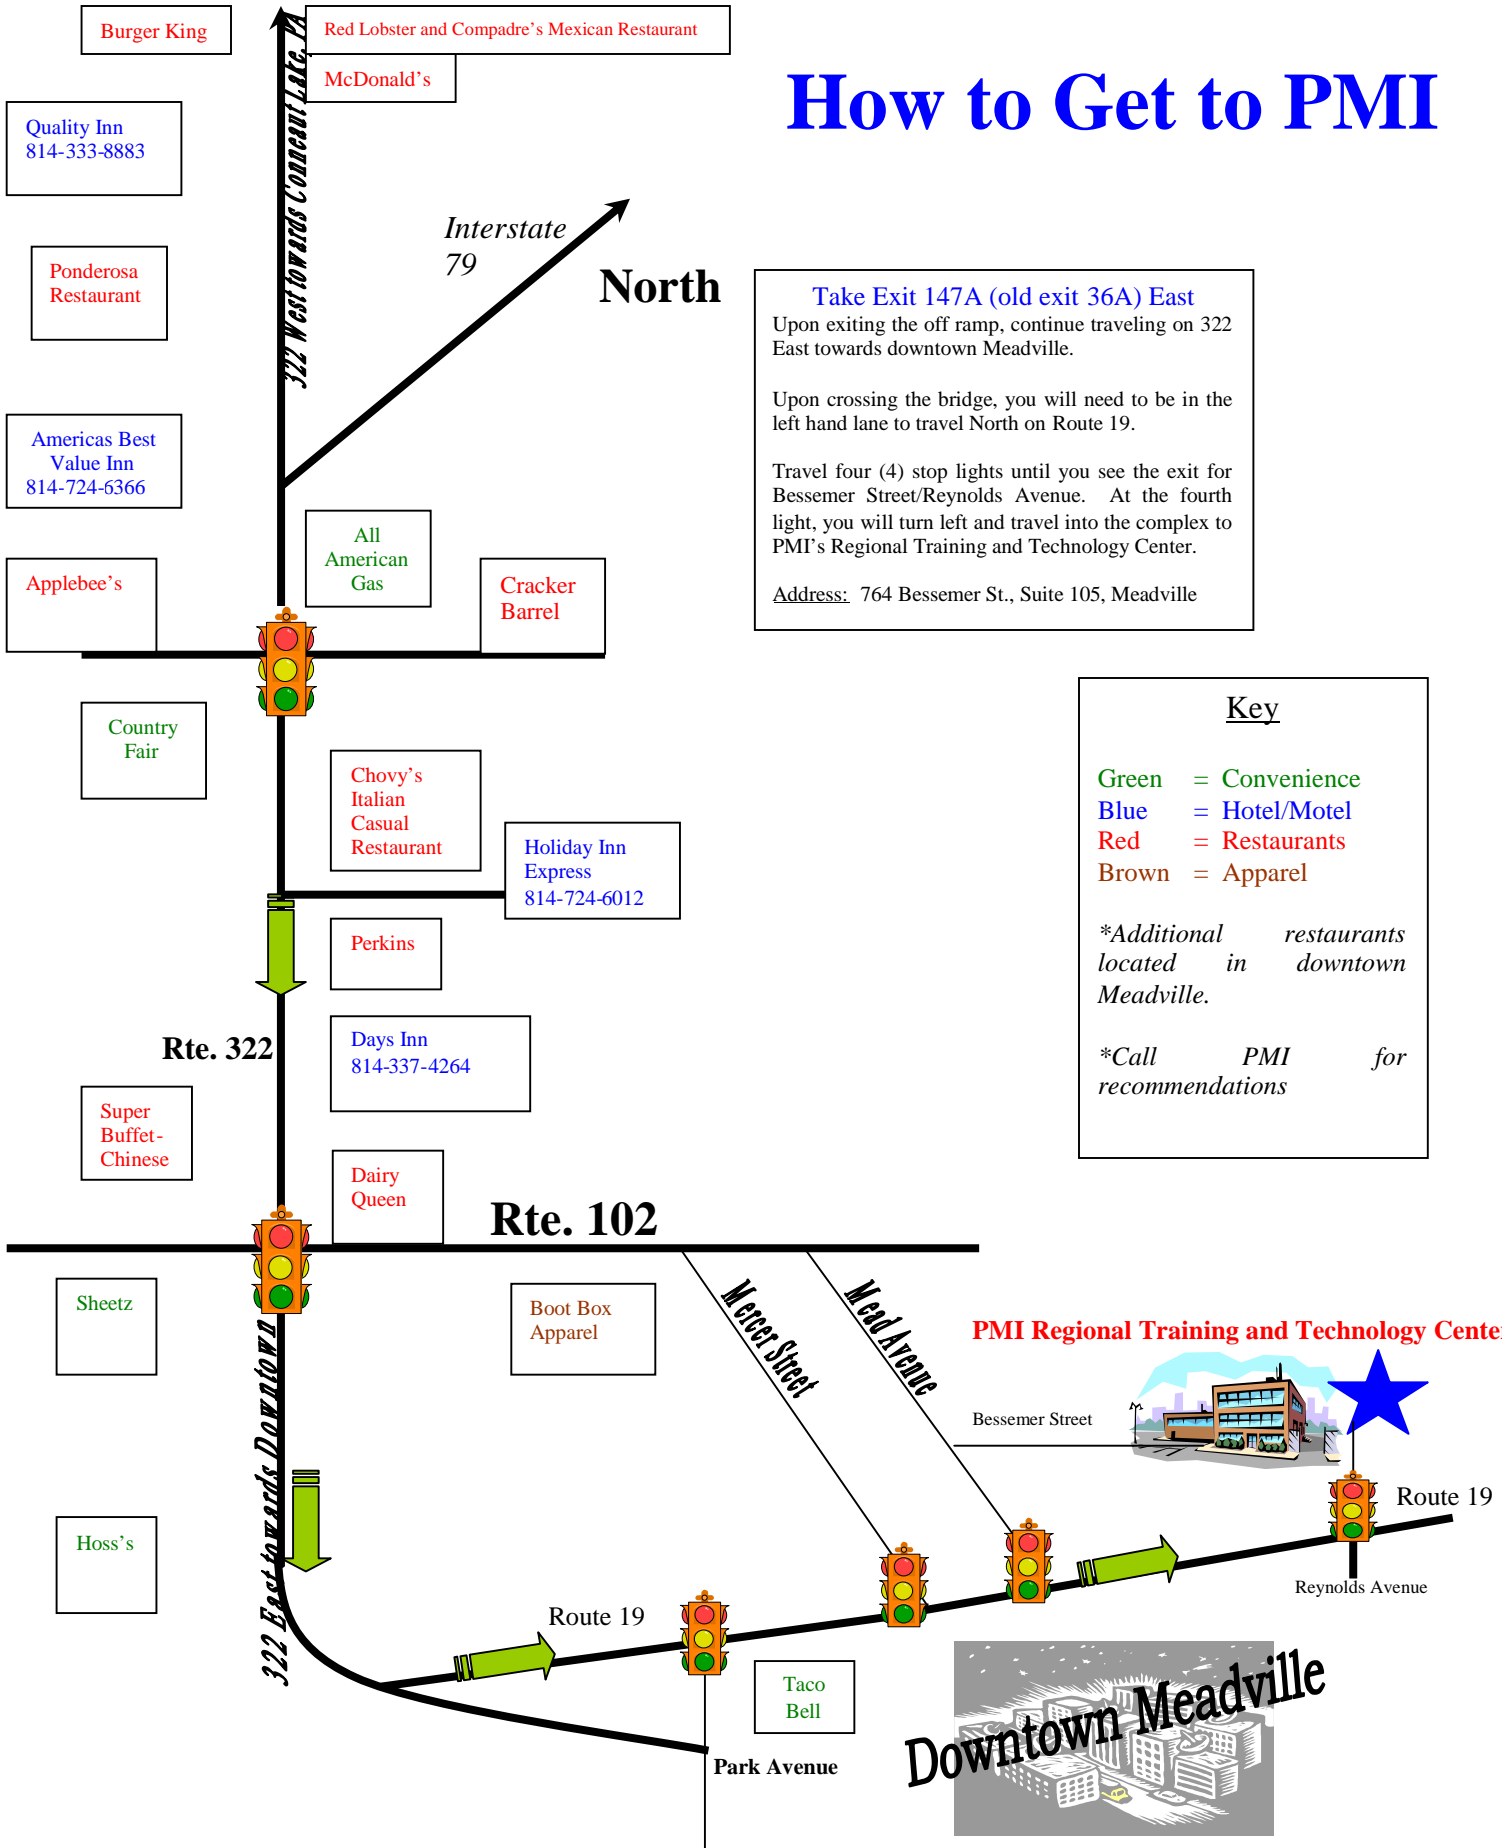

How to Get to PMI

Take Exit 147A (old exit 36A) East
 Upon exiting the off ramp, continue traveling on 322 East towards downtown Meadville.

Upon crossing the bridge, you will need to be in the left hand lane to travel North on Route 19.

Travel four (4) stop lights until you see the exit for Bessemer Street/Reynolds Avenue. At the fourth light, you will turn left and travel into the complex to PMI's Regional Training and Technology Center.

Address: 764 Bessemer St., Suite 105, Meadville

Key

- Green = Convenience
- Blue = Hotel/Motel
- Red = Restaurants
- Brown = Apparel

**Additional restaurants located in downtown Meadville.*

**Call PMI for recommendations*